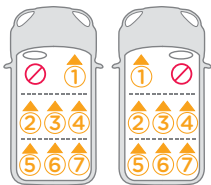

DE Informationen zur Fahrzeugkompatibilität

Produit	Booster
Convient aux	Enfants entre 9-36kg (environ 9 mois – 12 ans)
Groupe de masse	Groupe 1/2/3
Matières	Plastique, métal, tissu
N° de brevet	Brevets en attente

Dieser Kindersitz ist ein „semiuniverselles“ Kinderrückhaltesystem. Es ist gemäß UN/ECE-Regelung 44/04 zur allgemeinen Nutzung in Fahrzeugen mit ISOFIX-Verankerungssystemen zugelassen.

Das Kinderrückhaltesystem eignet sich zum Gebrauch mit den aufgeführten Fahrzeugen mit 3-Punkt-Sicherheitsgurt mit automatischem Einzug, die gemäß der UN-ECE-Verordnung Nr. 16 oder anderen äquivalenten Standards zugelassen wurden.

Falls möglich, befestigen Sie das Kinderrückhaltesystem stets auf den hinteren Fahrzeugsitzen, um Ihrem Kind die größtmögliche Sicherheit zu bieten.

Die Darstellung der Sitzplätze im Fahrzeugdiagramm zeigt sämtliche potenzielle Befestigungsposition auf, welche entsprechend des jeweiligen Fahrzeugmodells variieren können.

Sitzpositionen in anderen Fahrzeugen können ebenfalls zur Aufnahme dieses Kinderrückhaltesystems geeignet sein. Bitte wenden Sie sich im Zweifelsfall an den Hersteller oder Händler des Kinderrückhaltesystems.

Liegt eine Freigabe für die Kindersitzmontage vor, wird die mit • angezeigt

Konnte keine Montagefreigabe seitens Kindersitzhersteller erteilt werden, wird dies mit x angezeigt

Fahrzeuge mit Elektro- oder Hybridantrieb sind mit ⚡ gekennzeichnet.

Angezeigt. Die Sitzpositionen mit Staufach im Fußraum sind mit ! markiert.

Fahrzeugmodell mit i-Size-Rückbank sind mit gekennzeichnet.

Fahrzeuge mit einem Staufach im Fußraum werden mit **SB!** angezeigt. Setzen Sie sich bitte in diesem Fall unbedingt mit dem Fahrzeughersteller bzw. Ihrer Vertragswerkstatt in Verbindung, da eine Montage nur bedingt möglich erscheint.

Falls Ihr Fahrzeug nicht in dieser Anleitung aufgelistet oder weder mit • noch mit x gekennzeichnet ist, beachten Sie bitte das Handbuch zu Ihrem Fahrzeug oder erkundigen sich beim Hersteller nach weiteren Einzelheiten.