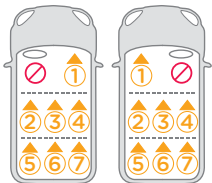

Joie™

bold™
booster

check my fit in your car

car seat-to-vehicle fit guide
Fahrzeugkompatibilitätsliste
Liste des véhicules compatibles

GB Vehicle Fitting Information

Suitable for: Child weighing 9 - 36kg
(approximately 9 months – 12 years)